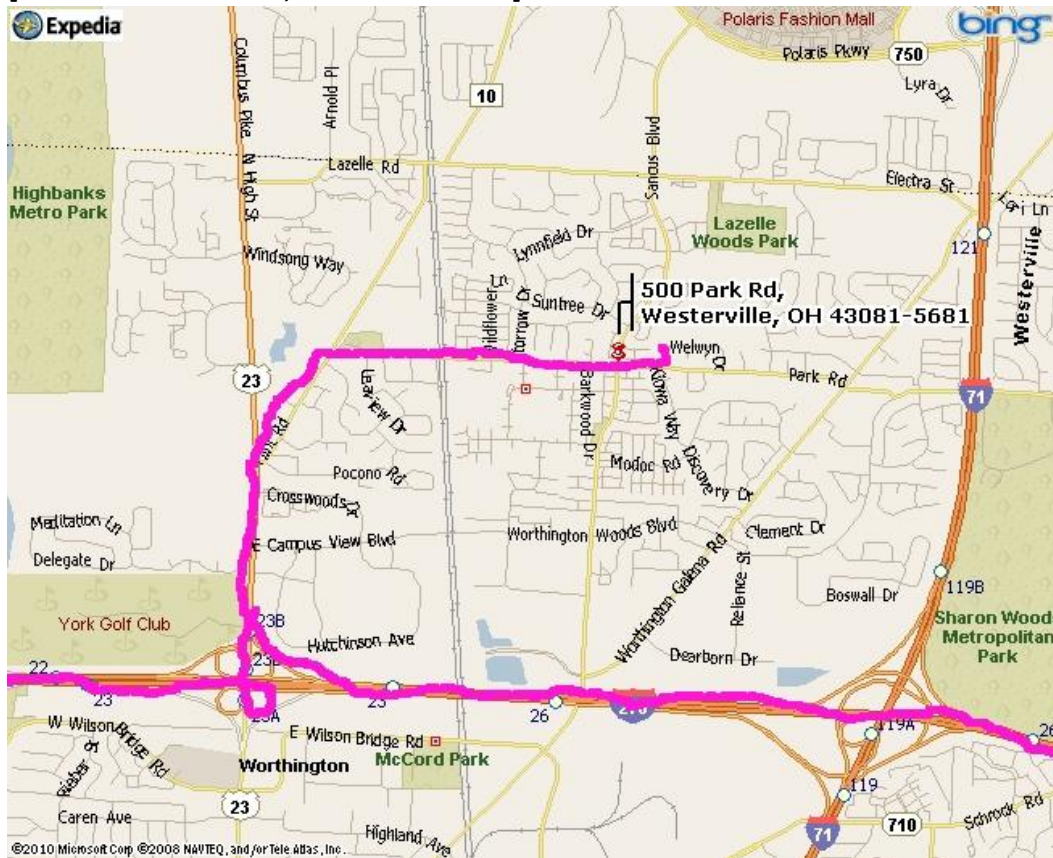

Worthington Park Elementary (WPE)

500 Park Rd, Westerville, OH 43081

[GPS 40° 07' 44" N, 82° 59' 15" W]

Directions:

- From I-270, take High St-north (exit 23).
- From High St take Flint Rd
- From Flint Rd, take Park Rd. The school entrance is about 1 mile on your left.

Local access:

- From Sancus Blvd, turn right (east) onto Park Rd – the school is about 1 block

There is no storage for corner flags – please make arrangements to collect corner flags from the shed at Perry Middle School