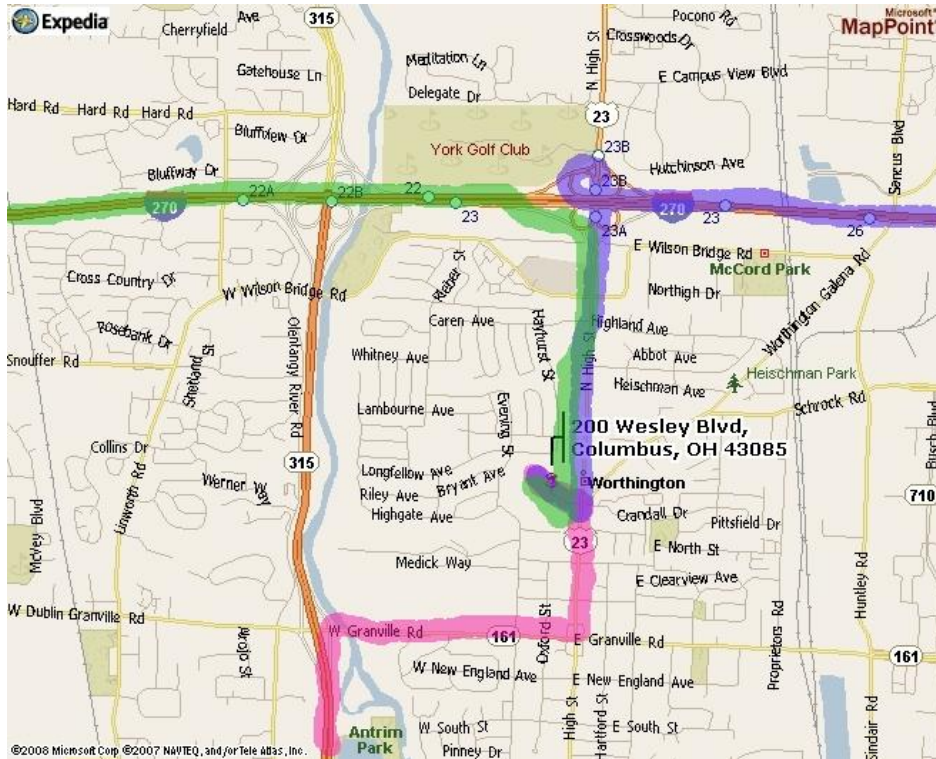

United Methodist Children's Home (UMCH)

200 Wesley Blvd, Worthington OH 43085

[GPS 40° 05' 50" N, 83° 01' 17" W]

Directions:

- From I-270, take exit 23 (A or B) to Hwy 23-south (several fast-food and gas options)
- After approx 1 mile, turn right (west) at the light, into Wesley Blvd.

or

- other local options

(no access permitted from Worthington-Galena Rd!! Note: its directly opposite the Police)

Notes

Park in designated areas, or at the circle on Wesley Blvd (care not to block thru traffic). NO PARKING ON GRASS NO BATHROOMS. THE PLAYGROUND IS CLOSED – we have been requested that children can not use the playground.