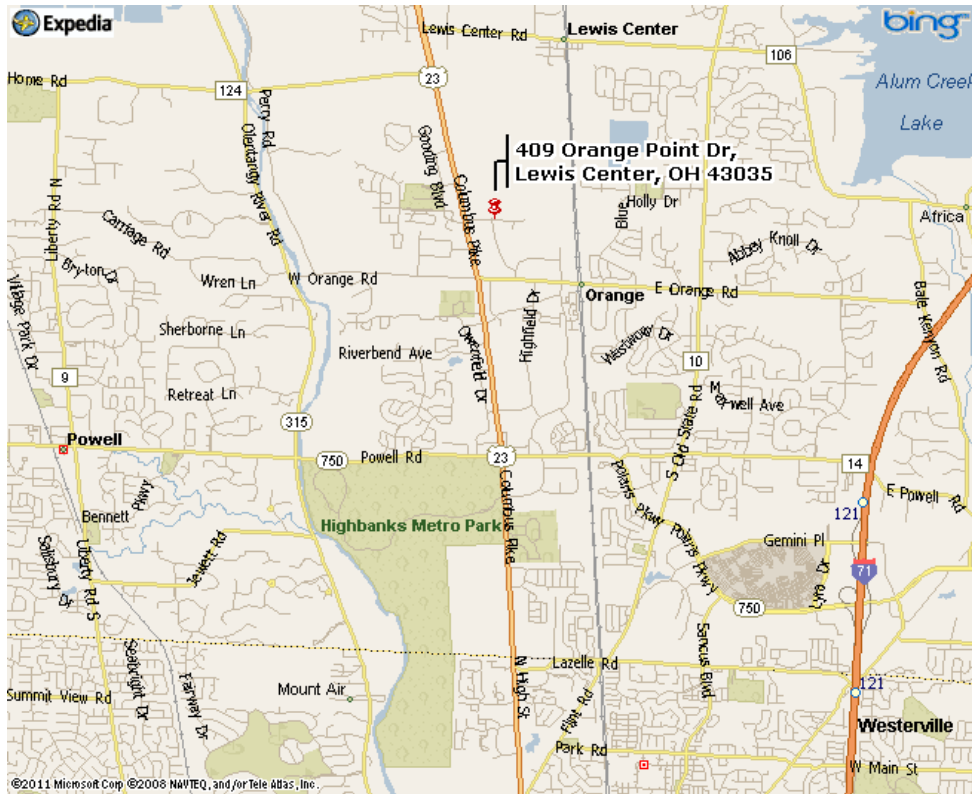

Superkick Teamzone

409 Orange Point Drive
Lewis Center, OH 43035
(740) 657-8888

Directions to Superkick

- Drive north on HWY23 (High Street)
- About 5 miles north from I-270, turn right (east) at a traffic light, onto Orange Point Drive

Local access:
Various options

Notes

- Park in designated areas – you may be towed if you park at Laser Tag
- If its your first visit for the season, a parent will need to sign a liability waiver (at the desk, or ask your team Admin)