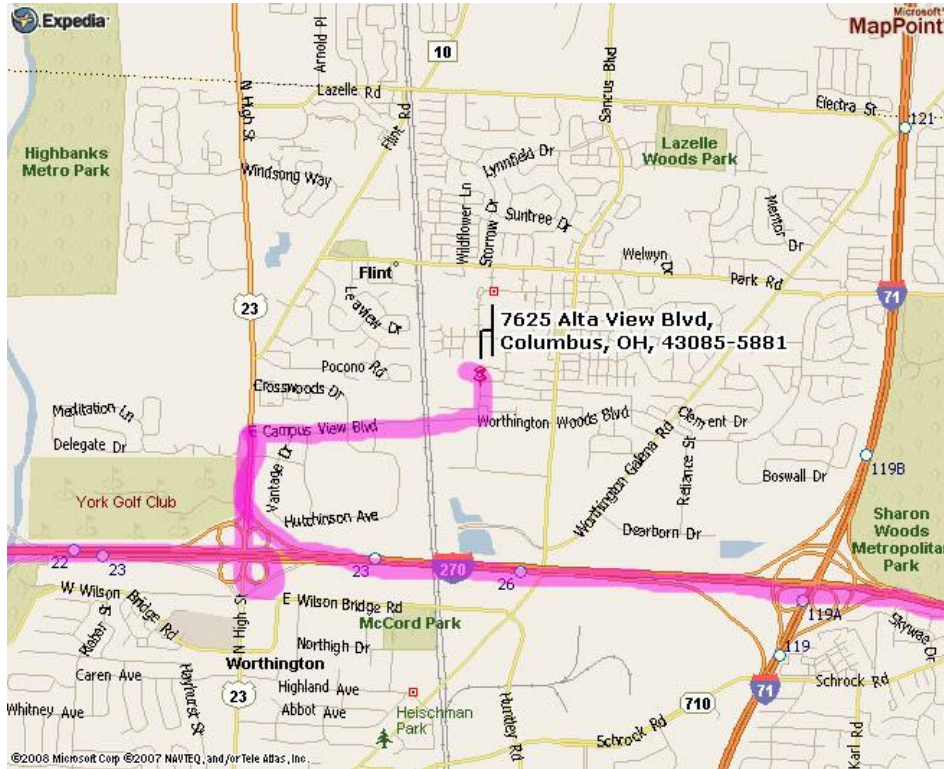

Slate Hill Elementary School (SHEA, SHEB)

7625 Alta View Blvd, Worthington OH 43085

[GPS 40° 07' 15" N, 83° 00' 12" W]

Directions:

- From I-270, take Hwy 23-North (exit 23)
- At the next intersection, turn right (east) onto East Campus View Blvd (becomes Worthington Woods Blvd)
- After approx ½ mile, turn left (N) into Alta View Blvd, the school is on the left (W) side of Alta View Blvd

Local access:

From Worthington-Galena Rd, into Sancus Rd, into Worthington Woods Blvd)

Corner flags are stored in the lock box (Coaches and Admins have combination)

Notes

Park in designated areas

Bathrooms = Porta-Jons at parking area (Coaches and Admins have combination)