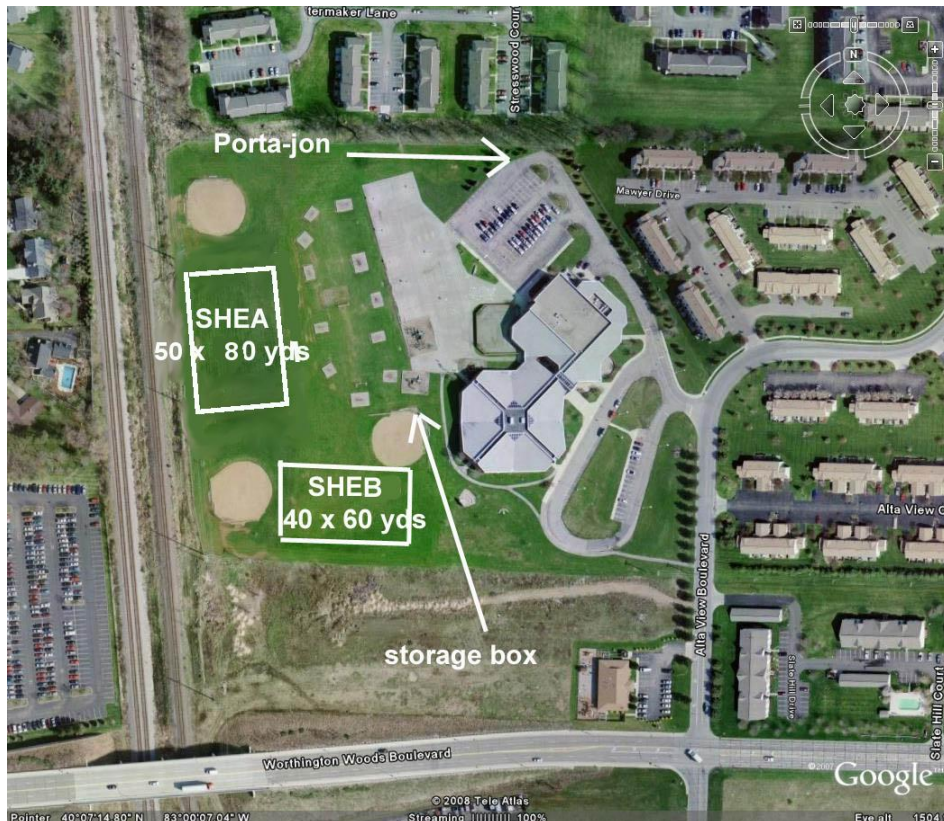

Slate Hill Elementary School (SHEA, SHEB)

7625 Alta View Blvd, Worthington OH 43085

[GPS 40° 07' 15" N, 83° 00' 12" W]

Directions:

- From I-270, take Hwy 23-North (exit 23)
- At the next intersection, turn right (east) onto East Campus View Blvd (becomes Worthington Woods Blvd)
- After approx ½ mile, turn left (N) into Alta View Blvd, the school is on the left (W) side of Alta View Blvd

Local access:

From Worthington-Galena Rd, into Sancus Rd, into Worthington Woods Blvd)

Corner flags are stored in the lock box (Coaches and Admins have combination)

Notes

Park in designated areas

Bathrooms = Porta-Jons at parking area (Coaches and Admins have combination)