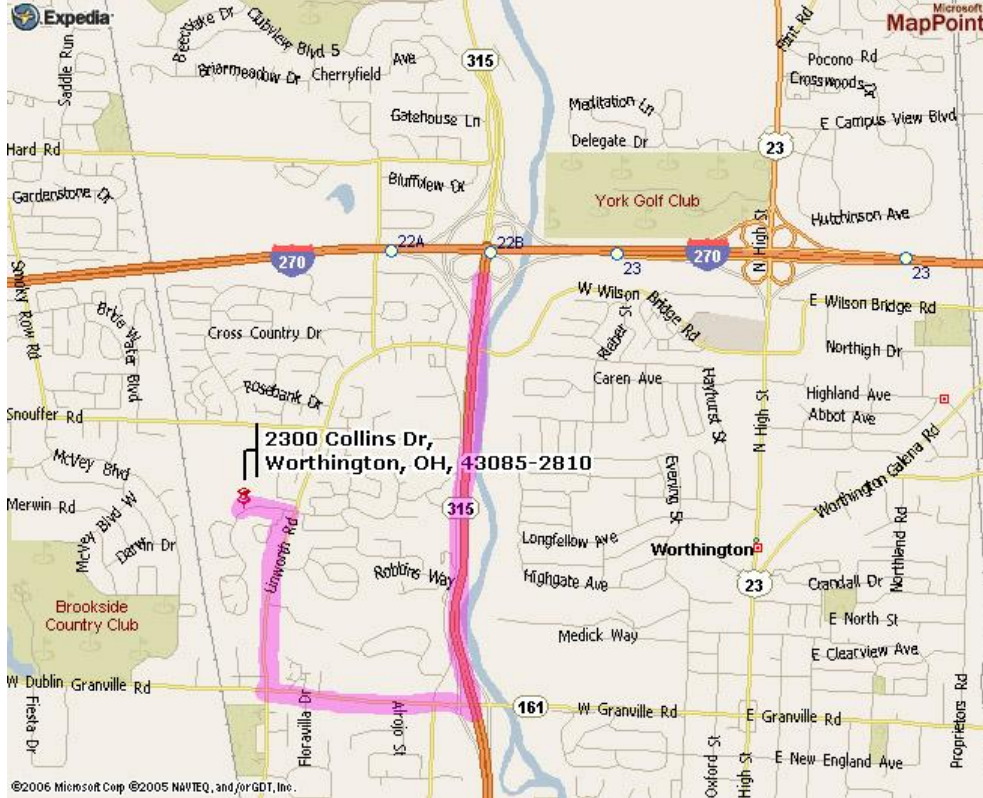

Perry Park (PP1-3)

2300 Collins Drive, Worthington, Ohio 43085

[GPS 40° 06' 00" N, 83° 03' 10" W]

Directions:

- From I-315, take Hwy 161 west ½ mile to Linworth Rd. (Wendys and UDF)
- At Linworth Rd – turn right (north), and drive ½ mile to Collins Drive
- At Collins Dr, turn left (west) and drive ¼ mile to the Park entrance on your right

Local access:

- Various local options from Snouffer and Linworth Rds

- Corner flags are stored in the locked room facing PP1 (requires keypad code).
- Please return flags after games to keep fields clear for mowing

Notes

- Park in designated areas. (access to PP3 is also available from the Snouffer Rd parking area, west of Perry Middle School – access via the footbridge)
- Bathrooms available (Coaches and Admins have keypad access)