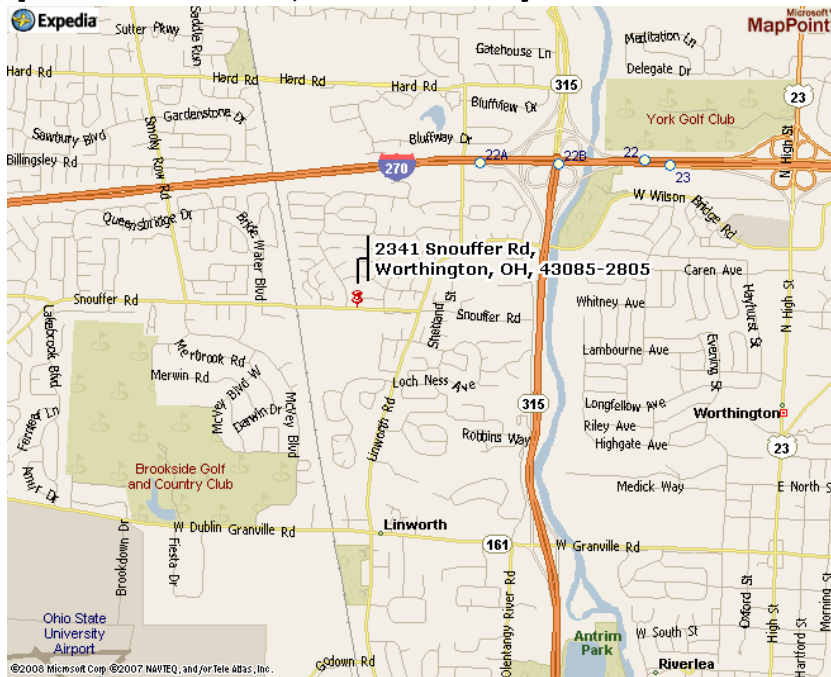

## Perry Middle School (PMS)

2341 Snouffer Road , Worthington OH 43085

[GPS 40° 06' 00" N, 83° 03' 00" W]

### Directions:

- From I-315, take Hwy 161 west ½ mile to Linworth Rd. (Wendys and UDF)
  - At Linworth Rd – turn right (north), and drive ½ mile to Collins Drive
  - At Collins Dr, turn left (west), drive 100 yds.
- OR
- At Linworth Rd – turn right (north), and drive ¾ mile to Snouffer Rd
  - At Snouffer Rd, turn left (west) and drive ¼ mile to the School entrance on your left. Park at the rear of the school.

- **Do NOT park along Collins Drive during busy periods (e.g. April and Sept).** Parking should be at Perry Middle School (preferably north of the sheds) or at PP1.
- Use Collins Drive only for player drop-off and pick-up. Please limit standing time (1-2 minutes at most) during player pick-up to ensure there is space for others.
- When you drop-off and pick-up players at the north-end of Perry Middle School, use the parking-area near the Athletic Track (north of the shed, rather than the south parking lot). Children should wait on the grass (near the WCJ store shed) for pick-up.
- DO NOT turn in residents drive-ways, its unsafe and often disrupts traffic