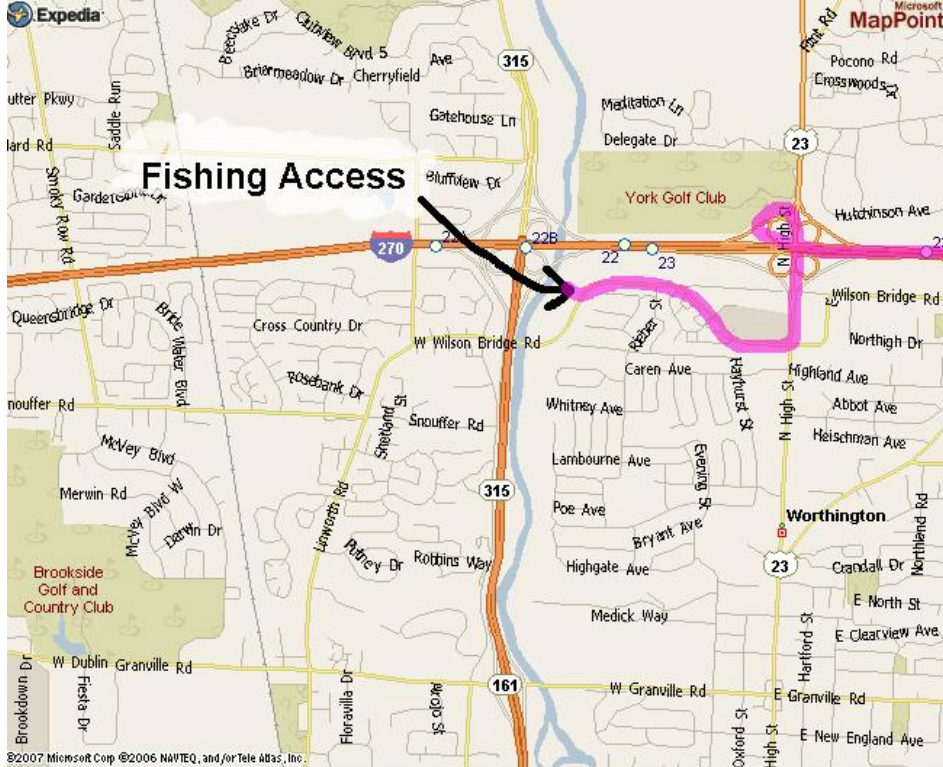

Fishing Access, Olentangy Park

475 West Wilson Bridge Rd, Worthington OH 43085

[GPS 40° 06' 31" N, 83° 01' 56" W]

Directions:

- From I-270, take Hwy 23-South (exit 23)
- At the next light turn right (west) onto Wilson Bridge Rd
- After approx 1 mile, the park is on the right (NW) side of Wilson Bridge Rd

Local access:

From Linworth Rd to Wilson Bridge Rd (there is no access from Hwy 315 to Wilson Bridge Rd)

Notes

Park in designated areas (overflow parking lower down hill)

Bathrooms = Porta-Jons at parking area