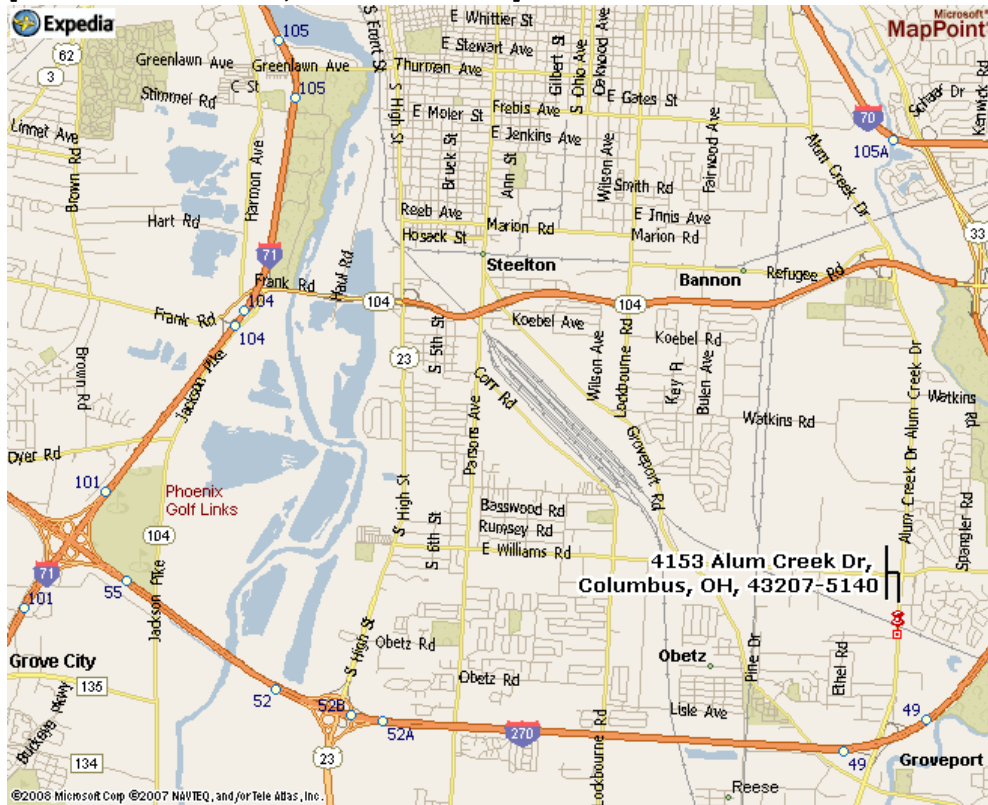

Obetz Crew Training Facility

4153 Alum Creek Dr. Obetz, OH 43207

[GPS 39° 53' 00" N, 82° 55' 51" W]

Directions:

- Take 315 south, continue onto I-71 south.
- Take I-270 east (exit 101)
- After approx 5 miles (at exit 49), turn left (N) onto Alum Creek Drive.
- Obetz training Facility is on your left after about ½ mile