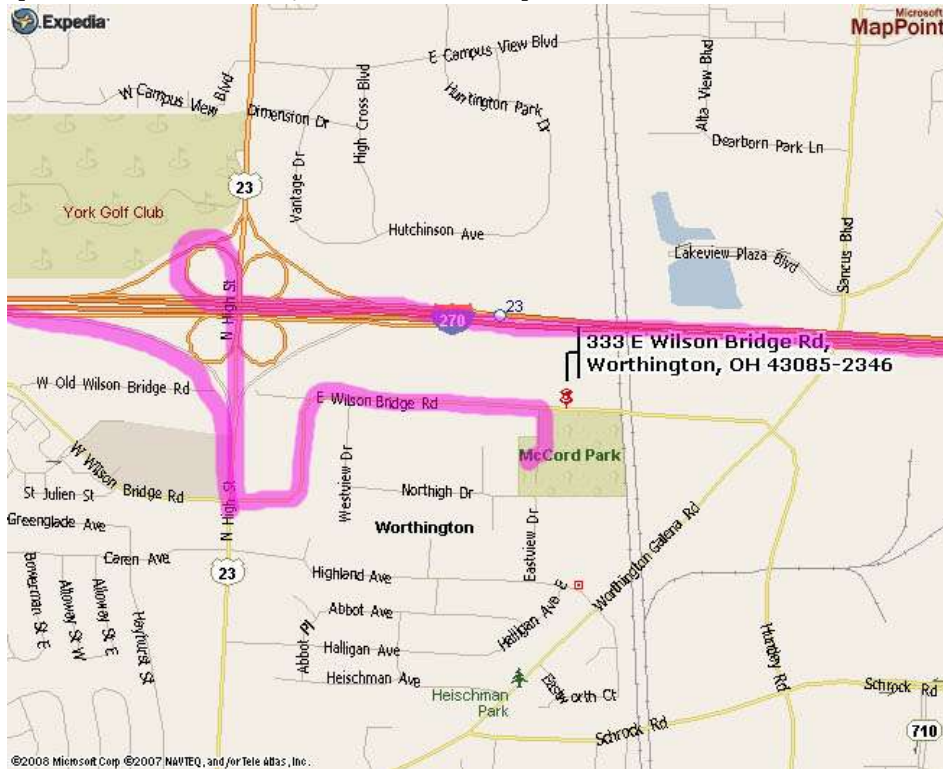

## McCord Park (MCPK)

333 E. Wilson Bridge Road, Worthington OH 43085

[GPS 40° 06' 30" N, 83° 00' 25" W]

### Directions:

- From I-270, take Hwy 23-South (exit 23)
- At the next intersection, turn left (east) onto East Wilson Bridge Rd
- After approx 1 mile, the park is on the right (S) side of East Wilson Bridge Rd

### Local access:

- From Linworth Rd to Wilson Bridge Rd (there is no access from Hwy 315 to Wilson Bridge Rd), or
- From Worthington-Galena Rd

Corner flags in the storage shed (Coaches and Admins have the combination)