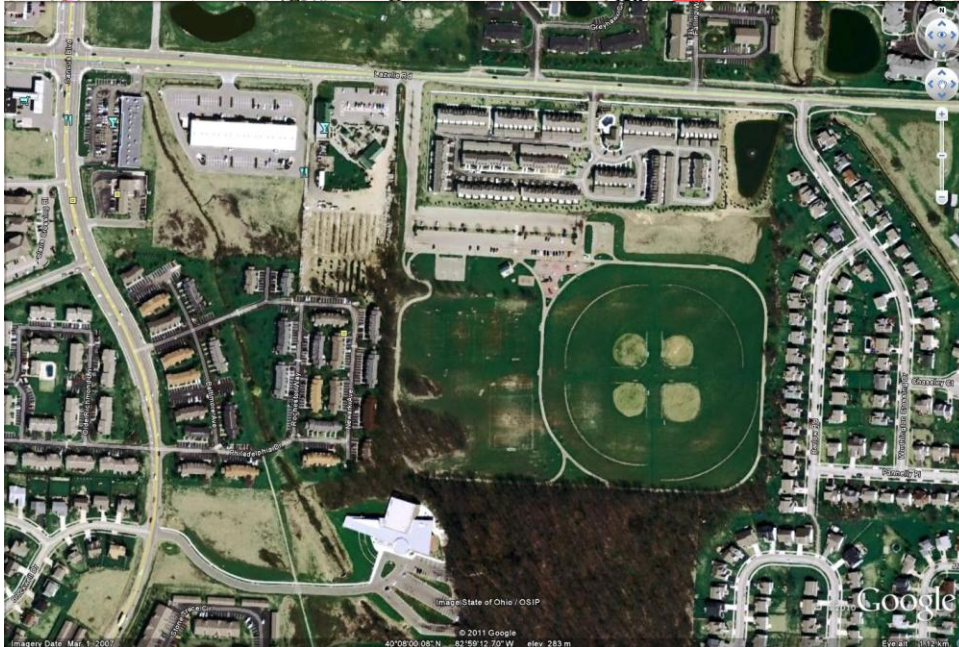

Lazelle Woods Park

575 Lazelle Rd

Westerville, OH 43081

[GPS 40° 08' 00" N, 82° 59' 00" W]

Directions:

- Head north on Hwy 23
- Turn east (right) onto Lazelle Rd.
- Lazelle Woods Park is about 1½ miles, on the south side of Lazelle Rd

Local access:

- Various local options in the backstreets.

There is no storage for corner flags – please make arrangements to collect corner flags from the shed at Perry Middle School

Notes

- Overflow parking is available in the Lazelle Woods Recreation Center (Sancus Blvd).
- Bathrooms – none at present