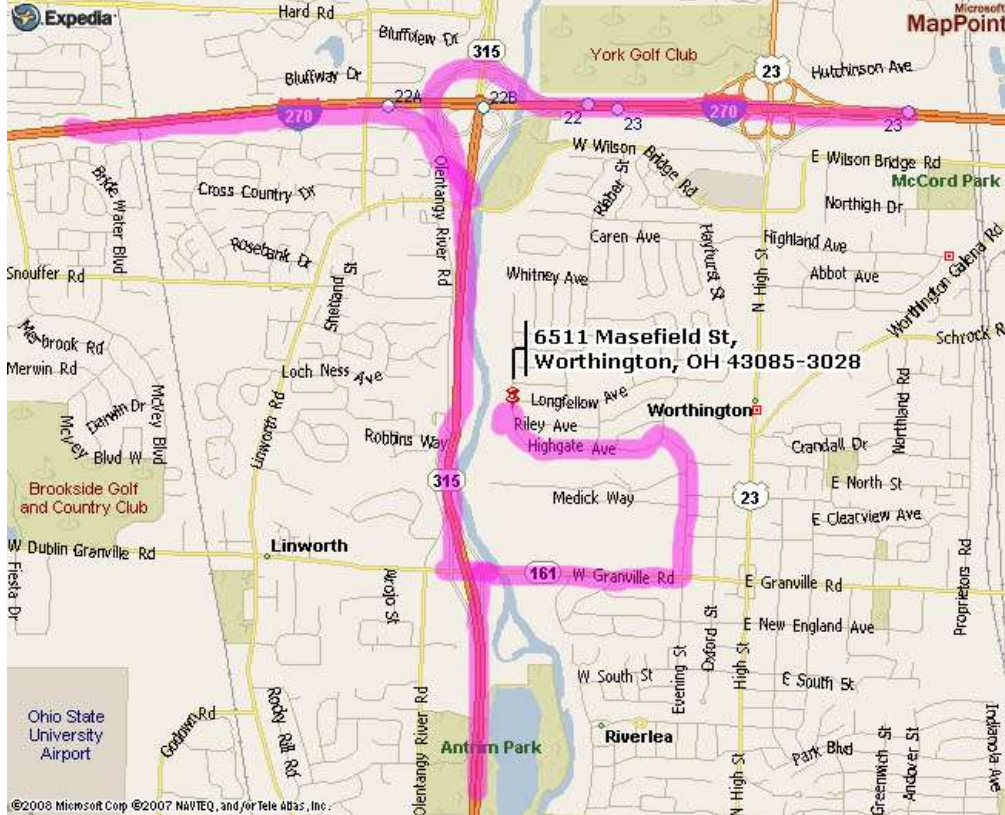

## Highgate Park (HGP)

6511 Masefield St, Worthington OH 43085

[GPS 40° 05' 45" N, 83° 02' 02" W]

### Directions:

- From I-315, take Hwy 161 east ½ mile to Evening Street.
- At Evening Street – turn left (north), and drive ½ mile until it ‘T’s at Highgate Ave
- At Highgate, turn left (west) and drive ½ mile to the Park entrance on your left. (Highgate becomes Masefield Street)

### Local access:

- Various local options in the backstreets.

There is no storage for corner flags – please make arrangements to collect corner flags from the shed at Perry Middle School

### Notes

- Residential parking only. PLEASE park on the Park (west) side of the street to reduce congestion. Visitor teams will find it easier to park at the north-end near the main entrance. Local teams can park nearer the south end and access the park via the alley-way. PLEASE be courteous to the residents in this area.
- NO BATHROOMS are available – Please make prior arrangements.