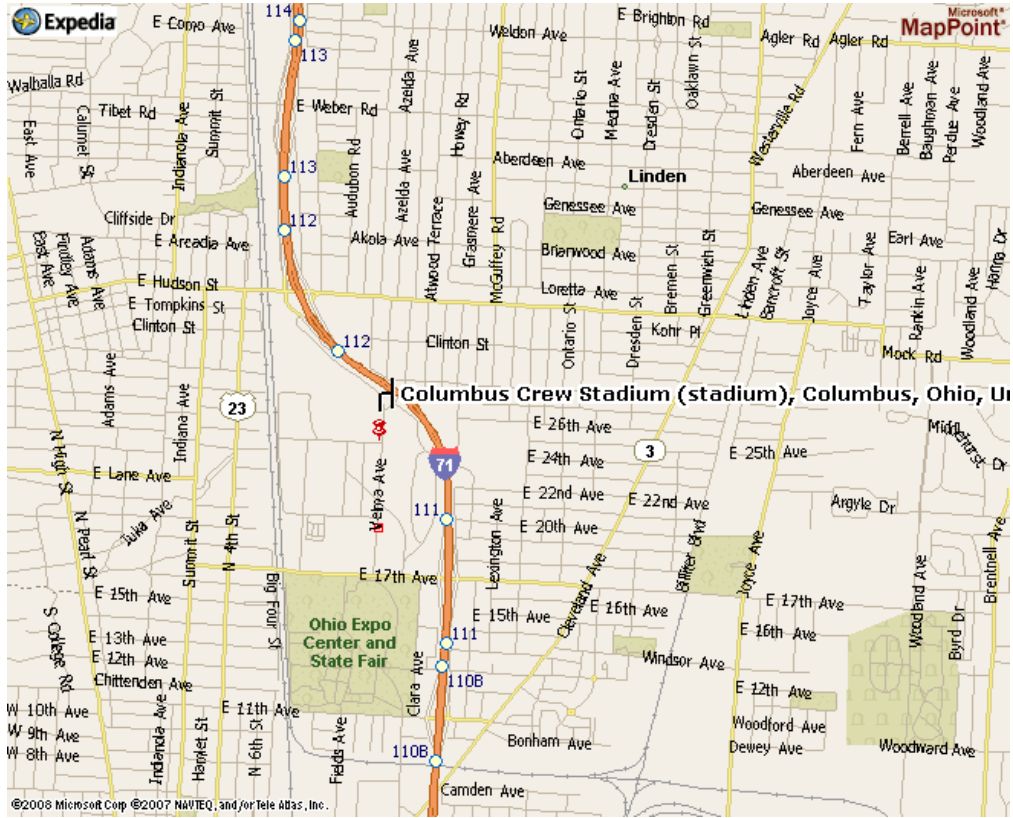

Crew Stadium

One Black & Gold Boulevard, Columbus, Ohio 43211
[GPS 40° 00' 35" N, 82° 59' 30" W]

Directions:

- Take I-270 east to I-71 south.
- Take I-71 south to East Hudson St (exit 112)
- Cross over Hudson (at the light) and continue past Lowes into the stadium parking lot.